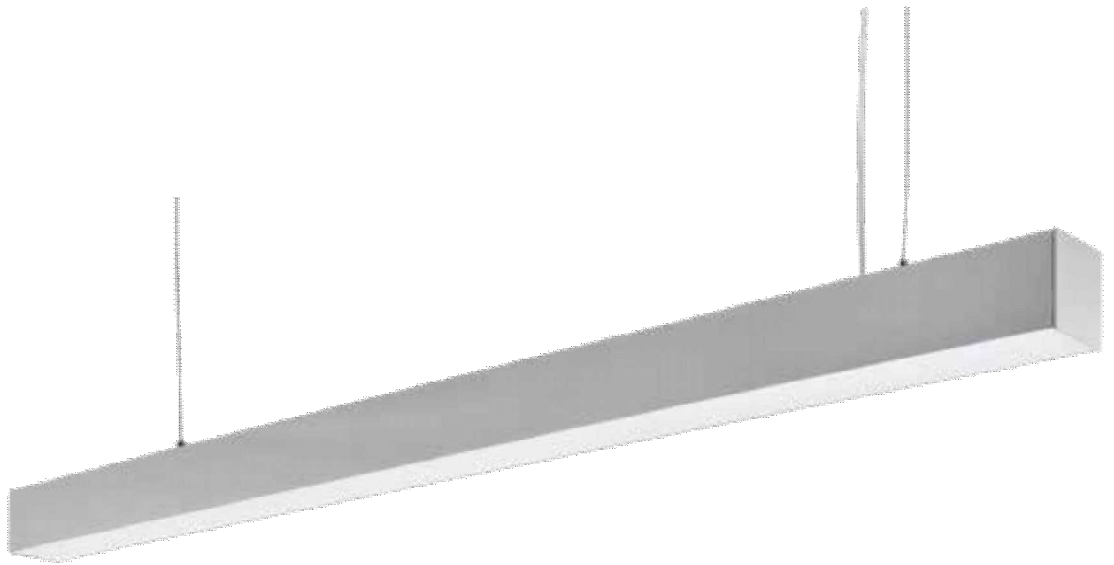

# OVER LED

LED INCLUDED

C - COLOR | KOLOR

choose color on p. 23 |  
kolory do wyboru na str. 23

IP44 on request |  
IP44 na zapytanie

options | opcje DALI A  
1-10V