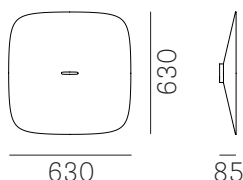

Snooze SNZ01P

PEDRALI
THE ITALIAN ESSENCE

DESIGN
Marcello Ziliani