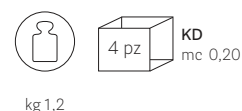

Snooze SNZ01P

PEDRALI
THE ITALIAN ESSENCE

DESIGN
Marcello Ziliani